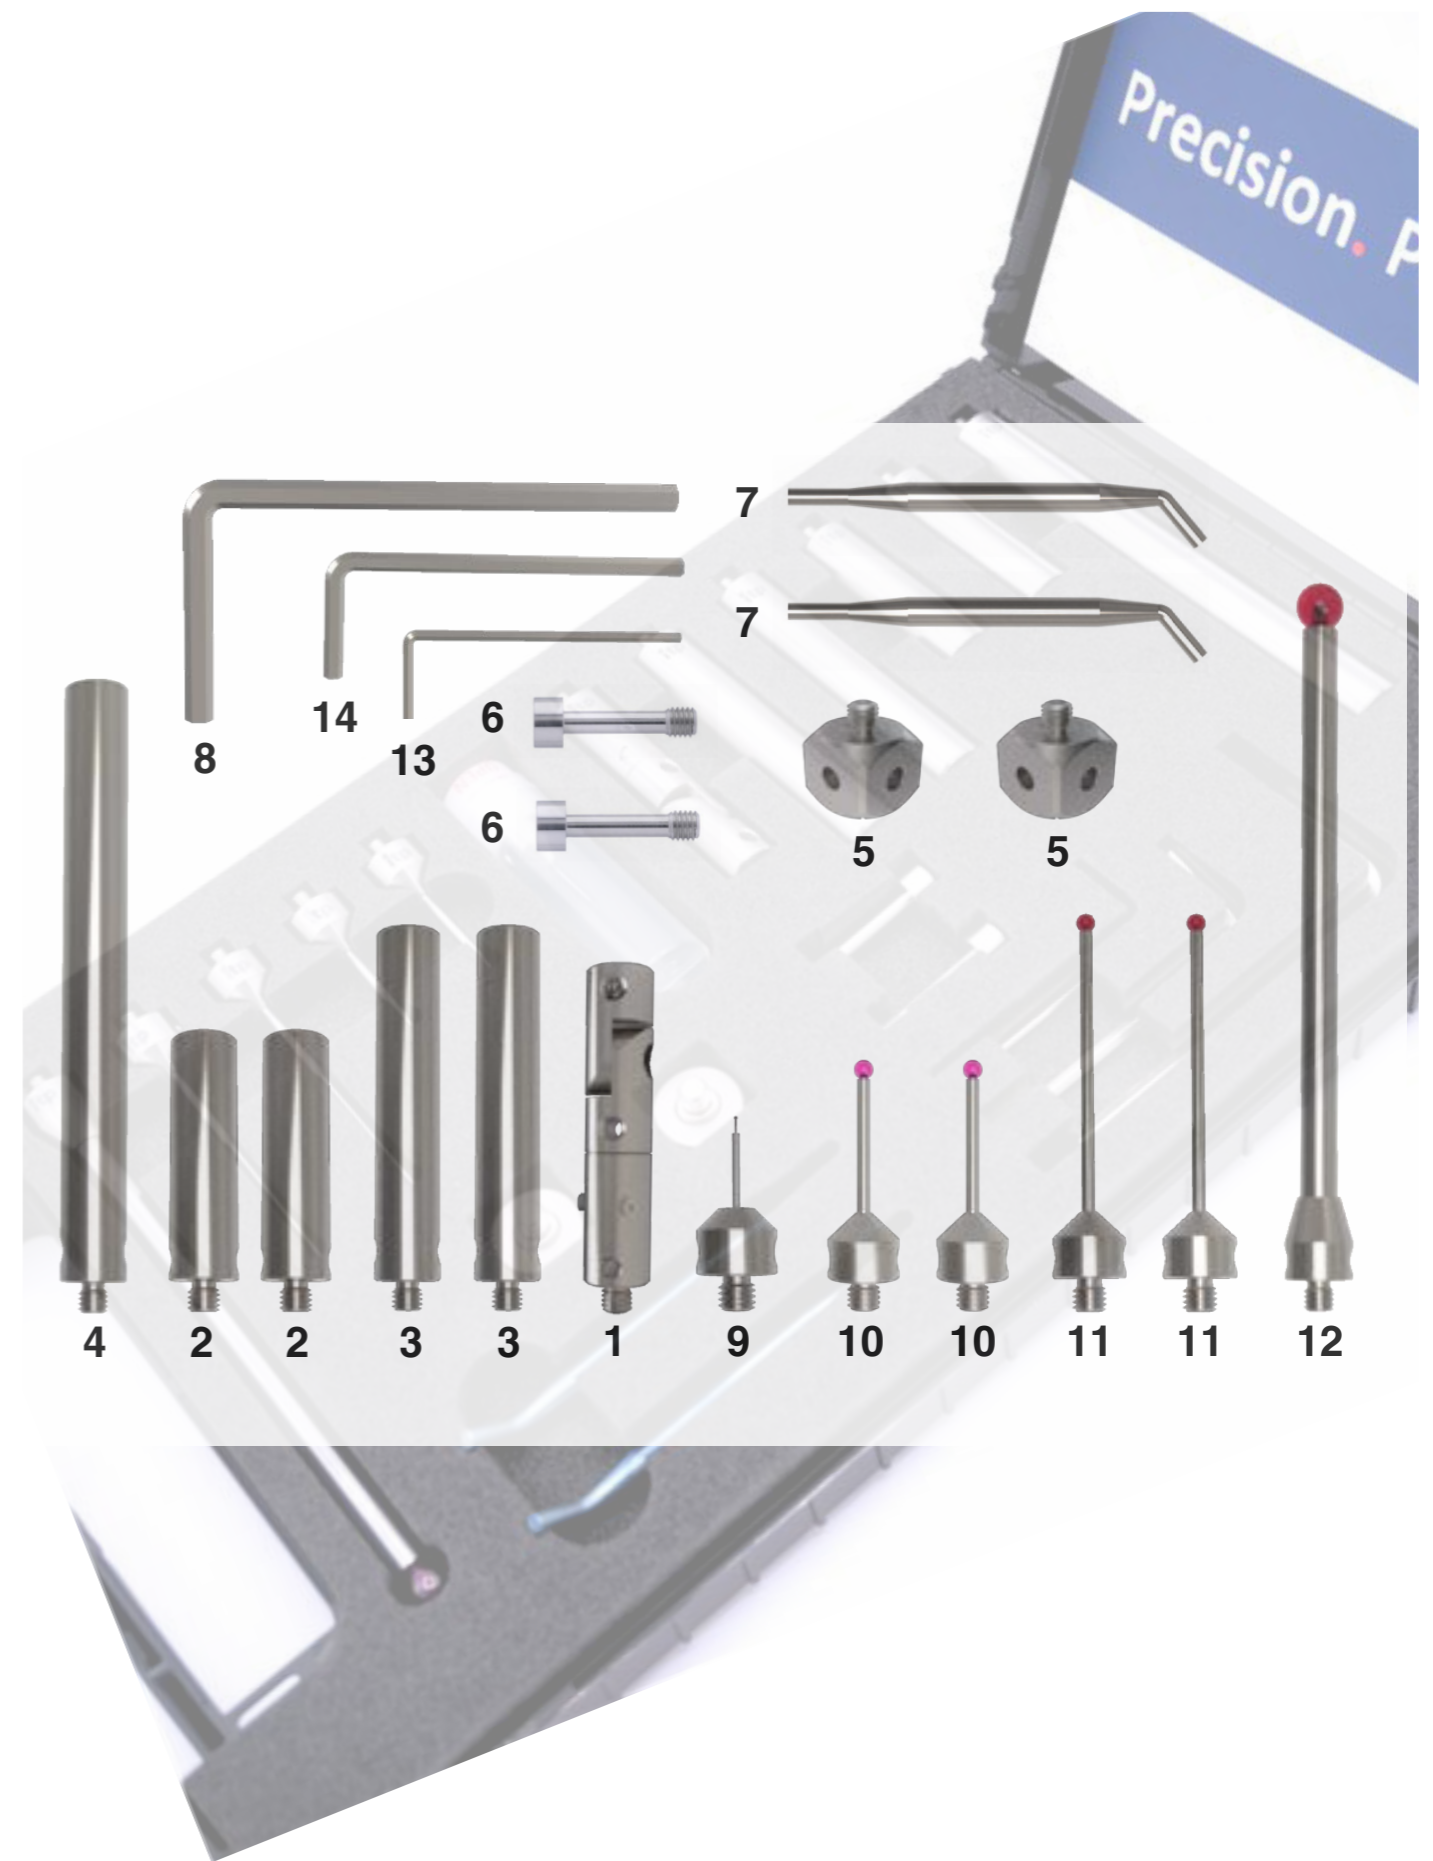

Styli-Set M5, 21-pieces TBM5KIT21

M5 styli set for ZEISS Vast XT (21 pieces). The basic set includes a selection of commonly used styli with trusted carbide stems and ruby balls, ranging in size from Ø 0.5 mm to Ø 8.0 mm. It is complemented by various connecting components and lightweight, rigid titanium extensions, as well as a tool kit.

Pos.	Item number	Qty.	DK	ML	ML1	DG	DG1	L	L1	DS	DS1	B	SW	Weight (g)
1	DGM500011051	1	-	-	-	11.00	11.00	51.00	-	-	-	-	-	23.20
2	VTM500011040	2	-	-	-	11.00	-	40.00	-	-	-	-	-	16.40
3	VTM500011060	2	-	-	-	11.00	-	60.00	-	-	-	-	-	14.00
4	VTM500011100	1	-	-	-	11.00	-	100.00	-	-	-	-	-	17.90
5	WTM500015000	2	-	-	-	-	-	-	-	-	-	15.00	-	12.00
6	SIM500021000	2	-	-	-	8.00	-	26.00	21.00	-	-	-	4.00	3.40
7	MIMO02900070	2	-	-	-	2.90	-	70.50	-	-	-	-	-	7.70
8	WSDD911SW040	1	-	-	-	-	-	-	-	-	-	-	4.00	9.80
9	NHM500511022	1	0.50	13.00	2.50	11.00	-	22.00	-	1.00	0.30	-	-	5.70
10	THM503011033	2	3.00	23.50	-	11.00	-	33.50	-	2.00	-	-	-	4.30
11	THM503011058	2	3.00	48.00	-	11.00	-	58.00	-	2.00	-	-	-	5.50
12	THM508011114	1	8.00	101.50	-	11.00	-	114.50	-	6.00	-	-	-	45.60
13	WSDD911SW015	1	-	-	-	-	-	-	-	-	-	-	1.50	0.80
14	WSDD911SW025	1	-	-	-	-	-	-	-	-	-	-	2.50	3.00