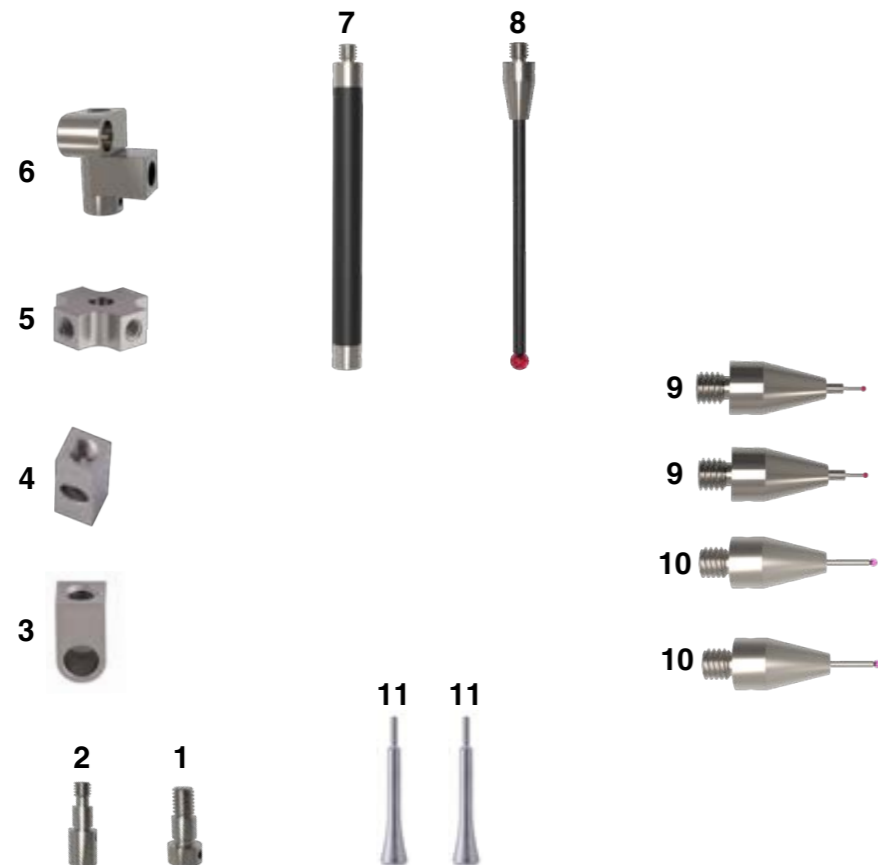

Pos.	Item number	Qty.	DK	ML	ML1	DG	L	DS	DS1	D	B	Weight (g)
1	SIM300005008	1	-	-	-	5.00	8.00	3.50	-	-	-	0.40
2	SIM3M3005008	1	-	-	-	5.00	8.00	3.50	-	-	-	0.60
3	WTM300005006	1	-	-	-	-	6.50	3.50	-	-	5.00	0.60
4	WTM318005013	1	-	-	-	-	13.00	3.50	-	-	5.00	1.00
5	WTM300005013	1	-	-	-	-	5.00	3.50	-	-	13.00	1.70
6	DTM300005010	1	-	-	-	5.00	10.20	3.50	-	5.00	5.00	1.60
7	VCM300005050	1	-	-	-	5.00	50.00	5.00	-	-	-	1.70
8	TCM303005050	1	3.00	41.00	-	5.00	50.00	2.00	-	-	-	0.90
9	THM300505013	2	0.50	4.00	2.30	5.00	13.00	1.00	0.30	-	-	0.60
10	THM300805014	2	0.80	5.00	-	5.00	14.00	0.60	-	-	-	0.60
11	MIMO01200023	2	-	-	-	1.20	23.00	-	-	-	-	0.70