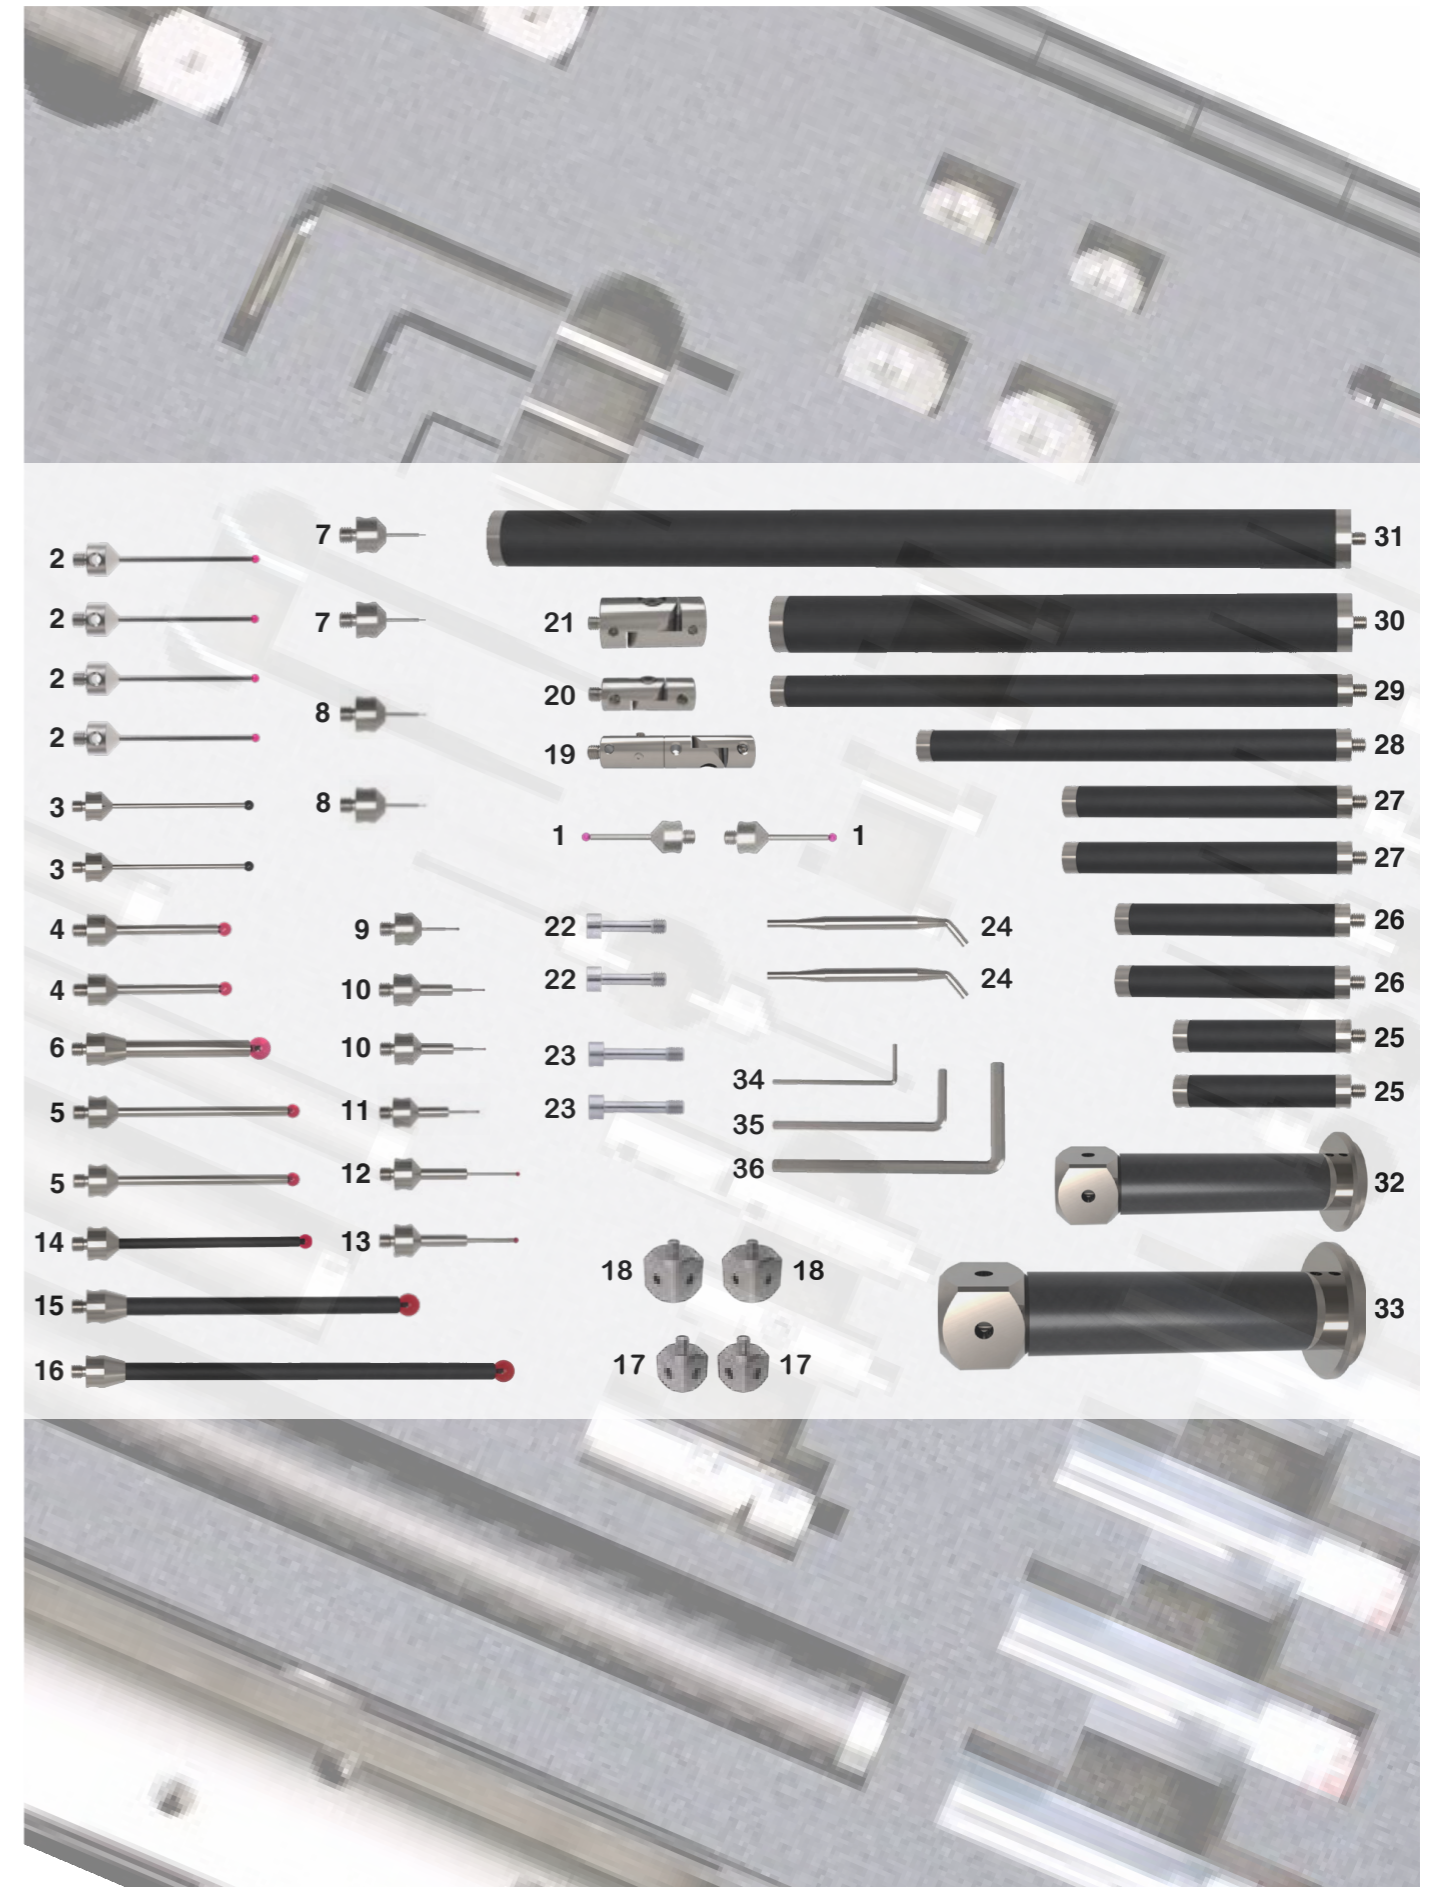

Styli-Set M5, 55-pieces TBM5KIT55

M5 styli set for ZEISS Vast XT (55 pieces)
55-piece M5 probe set for Zeiss Vast XT.
The basic set includes a selection of commonly used probes featuring ultra-light carbon fibre and reliable carbide stems. The set includes styli with ruby and silicon nitride balls. Various connecting components and extensions made of high-end carbon fibre are also included, as well as a tool kit.