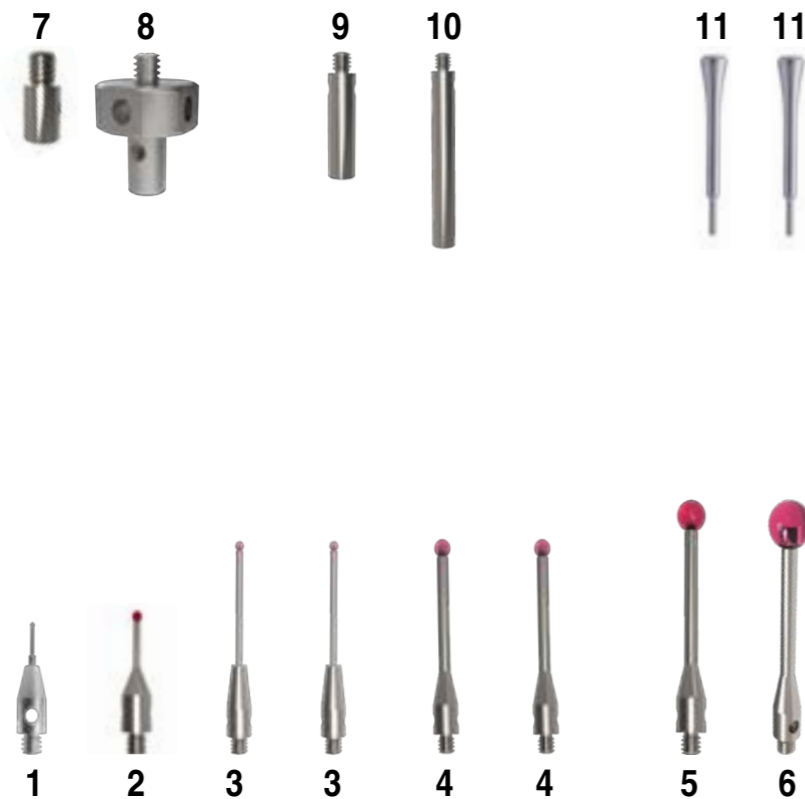

Styli-Sets

Styli-Sets

M2 measuring system

Styli-Set M2, 14-pieces TBM2KIT14. 4

M3 XXT measuring system

Styli-Set M3 XXT, 6-pieces TBM3KIT6. 6

Styli-Set M3 XXT, 14-pieces TBM3KIT14. 8

Styli-Set M3 XXT, 24-pieces TBM3KIT24. 10

M5 measuring system

Styli-Set M5, 21-pieces TBM5KIT21. 12

Styli-Set M5, 55-pieces TBM5KIT55. 14

Styli-Set M2, 14-pieces TBM2KIT14

M2 styli set (14 pieces). This starter set for all measuring systems with M2 threads includes a selection of standard styli with durable carbide stems and stainless steel bases. It includes styli with ruby balls ranging from Ø 0.5 mm to Ø 4.0 mm. The set is completed by various components for assembling one to five-way star styli, as well as matching steel extensions and wrenches.

Styli-Set M3 XXT, 6-pieces TBM3KIT6

M3 styli set for ZEISS Vast XXT (6 pieces). The starter set contains the most commonly used styli, featuring ultra-lightweight yet robust carbon fibre stems, as well as trusted carbide stems with ruby or silicon nitride balls. The set also includes a wrench for fastening the styli.

Styli-Set M3 XXT, 14-pieces TBM3KIT14

M3 styli set for ZEISS Vast XXT (14 pieces). The medium-sized set includes a selection of commonly used styli with robust yet ultra-light carbon fibre stems, as well as trusted carbide stems with ruby balls ranging in size from Ø 0.5 mm to Ø 3.0 mm. The set also includes various components for assembling one to four-way star styli, as well as matching wrenches.